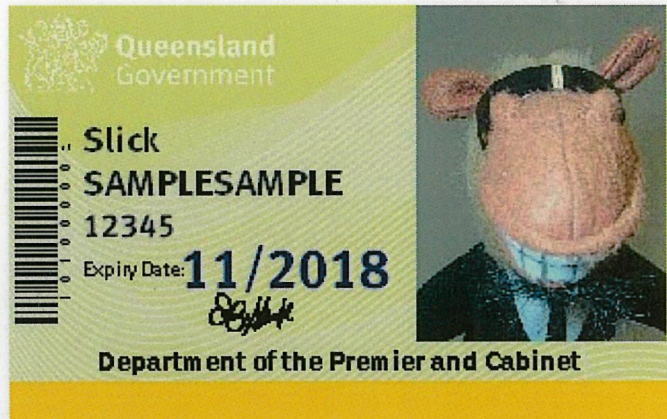

Queensland Government Identity Card

The new style of Government Identity card will be released 1st January 2014
This design meets the required corporate identity standards set by Premier & Cabinet.

New features consist of:

- Qld Government Crest replacing the previous Government Logo
- New style hologram displays the government crest across the card
- Colour access now being shown as the whole card colour display and colour bar
- Bar code relates to the authorised ID application
- Larger Photo and larger expiry date to assist with Security checking
- Unique serial number and employee ID number of the reverse side of the card

Yellow allows bearer only access to the relevant building and other major Government buildings during the hours of 0700 and 1800, Monday to Friday inclusive.

Blue allows bearer only access to the relevant building on a seven day 24 hour basis. Also it allows bearer access into all major Government buildings during hours of 0700 and 1800, Monday to Friday inclusive.